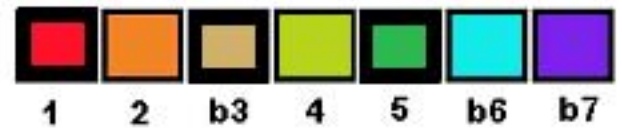

# GUITAR SCALES

## Minor Scale

Pattern 1

Pattern 2

| Pattern 1 Major Key | Pattern 1 Minor Key | Pattern 2 Major Key | Pattern 2 Minor Key | Top row at fret |
|---------------------|---------------------|---------------------|---------------------|-----------------|
| C                   | A                   | F                   | D                   | Open or 12      |
|                     |                     |                     |                     | 1 or 13         |
| D                   | B                   | G                   | E                   | 2 or 14         |
|                     | C                   |                     | F                   | 3 or 15         |
| E                   |                     | A                   |                     | 4               |
| F                   | D                   |                     | G                   | 5               |
|                     |                     | B                   |                     | 6               |
| G                   | E                   | C                   | A                   | 7               |
|                     | F                   |                     |                     | 8               |
| A                   |                     | D                   | B                   | 9               |
|                     | G                   |                     | C                   | 10              |
| B                   |                     | E                   |                     | 11              |