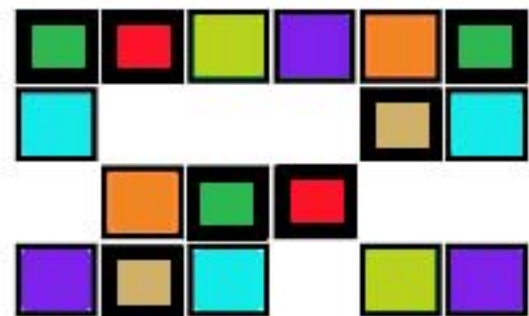

# GUITAR SCALES

## Minor Scale

Pattern 1

Pattern 2

| Pattern 1 Major Key | Pattern 1 Minor Key | Pattern 2 Major Key | Pattern 2 Minor Key | Top row at fret |
|---------------------|---------------------|---------------------|---------------------|-----------------|
| C                   | A                   | F                   | D                   | Open or 12      |
|                     |                     |                     |                     | 1 or 13         |
| D                   | B                   | G                   | E                   | 2 or 14         |
|                     | C                   |                     | F                   | 3 or 15         |
| E                   |                     | A                   |                     | 4               |
| F                   | D                   |                     | G                   | 5               |
|                     |                     | B                   |                     | 6               |
| G                   | E                   | C                   | A                   | 7               |
|                     | F                   |                     |                     | 8               |
| A                   |                     | D                   | B                   | 9               |
|                     | G                   |                     | C                   | 10              |
| B                   |                     | E                   |                     | 11              |