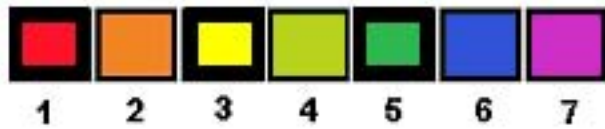

# GUITAR SCALES

## Minor Scale

Pattern 1

Pattern 2

| Pattern 1 Major Key | Pattern 1 Minor Key | Pattern 2 Major Key | Pattern 2 Minor Key | Top row at fret |
|---------------------|---------------------|---------------------|---------------------|-----------------|
| C                   | A                   | F                   | D                   | Open or 12      |
|                     |                     |                     |                     | 1 or 13         |
| D                   | B                   | G                   | E                   | 2 or 14         |
|                     | C                   |                     | F                   | 3 or 15         |
| E                   |                     | A                   |                     | 4               |
| F                   | D                   |                     | G                   | 5               |
|                     |                     | B                   |                     | 6               |
| G                   | E                   | C                   | A                   | 7               |
|                     | F                   |                     |                     | 8               |
| A                   |                     | D                   | B                   | 9               |
|                     | G                   |                     | C                   | 10              |
| B                   |                     | E                   |                     | 11              |